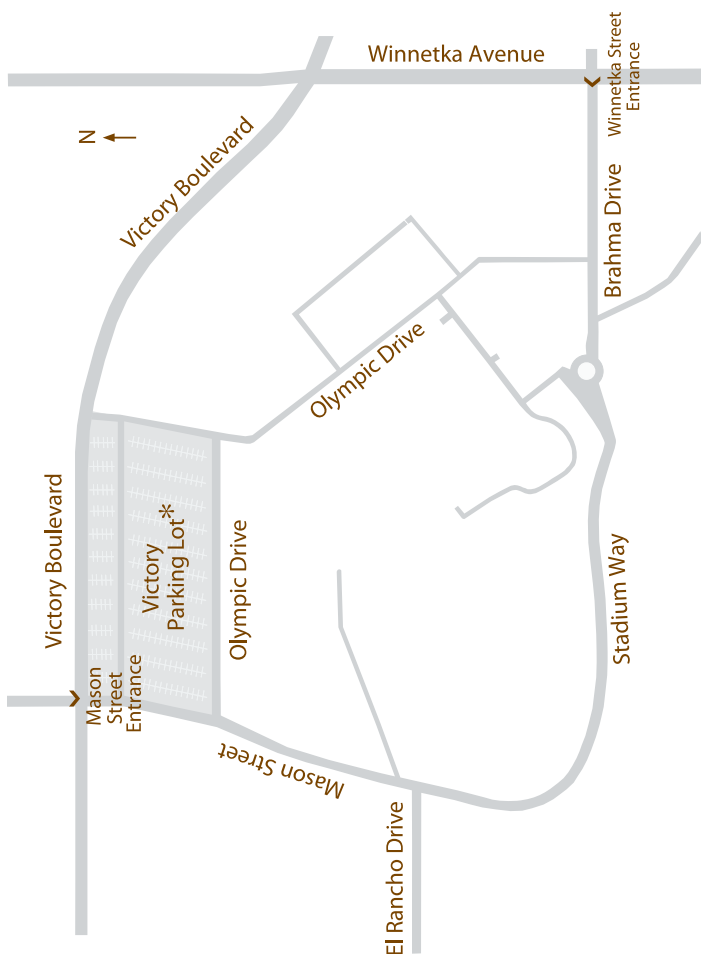

The 240 acre farm provides innovative hands-on educational experiences. There are many activities to choose from such as sheep shearing, wool spinning, a Clydesdale horse, live music, cow milking, a petting zoo, live bee displays, exotic animals & horse shows!

\*Free parking

## Pierce College

6201 Winnetka Avenue

Woodland Hills, CA 91371

818 719 6463

[www.piercecollege.edu](http://www.piercecollege.edu)

For more info, please call 818-710-4253

Remember to wear comfortable shoes and bring sunscreen, sunglasses, hats and cameras. Please note that only physical assistance dogs are permitted due to livestock. Great for toddlers through active seniors!